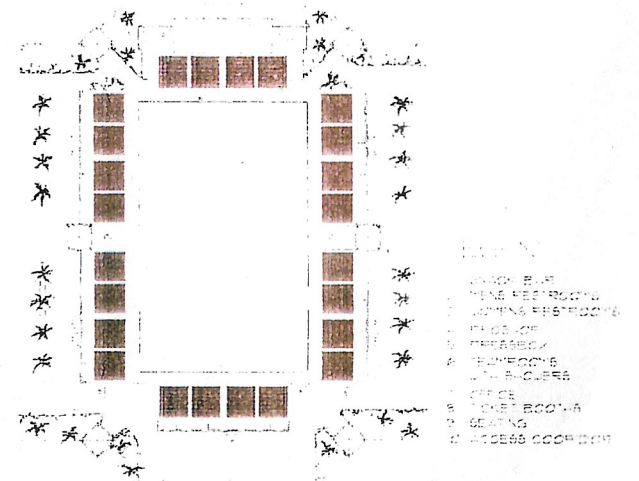

Station Name: FLASH
 Station Address: 1234 Main Street
 Station Type: Bus Station
 Station Capacity: 1000
 Station Hours: 7:00 AM - 7:00 PM
 Station Features: Seating, Restrooms, Ticket Booth, Access Control

- 1. BOARD ROOM
- 2. MEN RESTROOMS
- 3. WOMEN RESTROOMS
- 4. TICKET BOOTH
- 5. ACCESS CONTROL
- 6. OFFICE
- 7. TICKET BOOTH
- 8. SEATING
- 9. ACCESS CONTROL

Station Name: FLASH

Station Address:

Station Type: