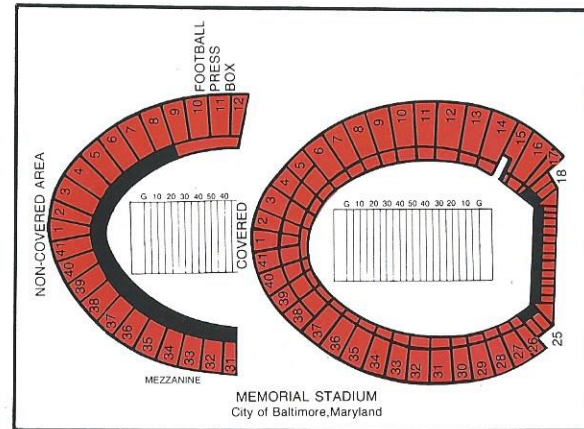

SEATING	Season Tickets	SINGLE GAME
A.(Mezzanine)	$180 (9 games)	A.$25
B.(Terrace Boxes Upper Deck Sidelines Covered)	$120 (9 games)	B.$15 *$10 (pre-season)
C.(North Stands Lower Reserve End Zone)	$96 (9 games)	C.$12 *$10 (pre-season)
D.(Bleachers- first 4 rows North Stands)	$72 (9 games)	D.$8 (single game) *$6 (pre-season)

PRO FOOTBALL! MEMORIAL STADIUM! TOGETHER AGAIN!