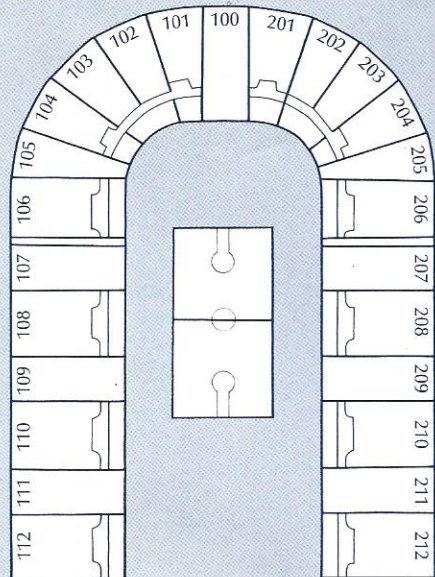

HOUSTON ANGELS WOMEN'S PROFESSIONAL BASKETBALL

TWO HEAVENLY SEASON TICKET OPTIONS

17 GAME SEASON TICKET

$6.00 SEATS $102.00 PER SEAT
$5.00 SEATS $ 85.00 PER SEAT
$4.00 SEATS $ 68.00 PER SEAT
$3.00 SEATS $ 51.00 PER SEAT

SECTIONS

106-110 / 206-210
104, 105, 111 / 204, 205, 211
102, 103 / 202, 203
100, 101, 201, 112, 212

8 GAME SEASON TICKET

N/A
$5.00 SEATS $40.00 PER SEAT
$4.00 SEATS $32.00 PER SEAT
$3.00 SEATS $24.00 PER SEAT

Special bonus-17 game plan VIP membership in the Angel's Club, an ideal place to relax and entertain before and after the games.

Select either of two special plans and you see each visiting team once during the season plus one additional game at the Summit. Coded A and B on schedule.

Every Angels season ticket holder, 17 and 8 game plans, enjoys these special benefits —

Tickets Reservation Service: Season ticket holders may order extra tickets for any home game by telephone. Master Charge and Visa are accepted, or we'll bill you directly.

Ticket Exchange Program: Unused season tickets may be exchanged for future games. Location is subject to availability, and must be exchanged 24 hours in advance of the desired game.

Play-off Priorities: Season Ticket Holders retain an option to purchase their seat locations for playoffs and championship series. Ticket prices will **NOT** be increased.

Note: Seat locations for the two Summit games will be comparable to Astroarena locations.

HOUSTON ANGELS SEASON TICKET APPLICATION

COMPANY _____
NAME _____
ADDRESS _____ CITY _____ STATE _____ ZIP _____

Full season plan. Please reserve _____ seats @ $ _____ each.
8-game package. Please reserve _____ seats @ $ _____ each.

1. ☐ Enclosed is our check in the amount of $ _____.
2. ☐ Bill my Master Charge # _____ exp. date _____
3. ☐ Bill my Visa # _____ exp. date _____

FOR OFFICE USE ONLY

ASTROARENA	SUMMIT
SEC. _____	SEC. _____
ROW _____	ROW _____
SEATS _____	SEATS _____

Make Checks Payable To: Houston Angels
P.O. Box 42238
Houston, Texas 77042

Phone Orders
and Information
(713) 781-5085